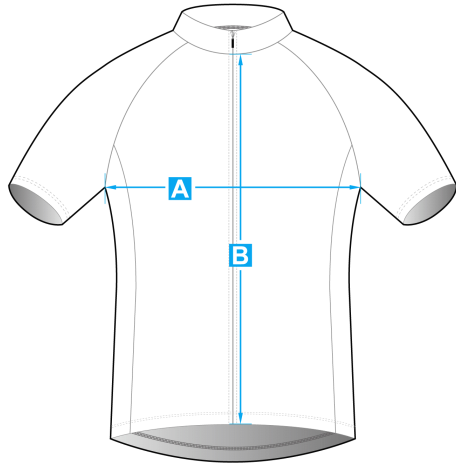

Sizing Chart

DRV Custom Technical Apparel
Death Row Velo

www.deathrowvelo.com
jlandino@deathrowvelo.com
201-560-2500

FRONT

BACK

Short Sleeve Cycling Jersey (Children)

SIZING		XS	S	M	L	XL	2XL
A	1/2 Chest Width	12-13	13-14	14-15	15-16	16-17	17-18
B	Front Length	13-14	14-15	15-16	16-17	17-18	18-19
C	Back Length	17-18	18-19	19-20	20-21	21-22	22-23

All measurements are approximate, in inches.