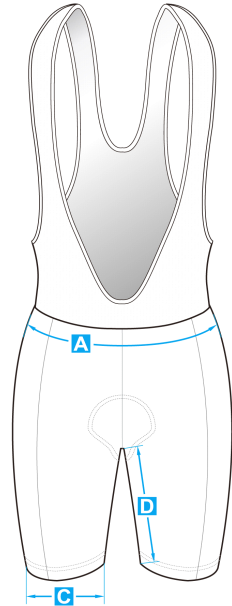

Sizing Chart

DRV Custom Technical Apparel
Death Row Velo

www.deathrowvelo.com
jlandino@deathrowvelo.com
201-560-2500

FRONT

BACK

Cycling Shorts & Bibshorts (Men's Race Cut)

SIZING		XS	S	M	L	XL	2XL	3XL	4XL
A	1/2 Waist	11-12	12-13	13-14	14-15	15-16	16-17	17-18	18-19
B	1/2 Hips	14-15	15-16	16-17	17-18	18-19	19-20	20-21	22-23
C	1/2 Leg	7-7.5	7.5-8	8-8.5	8.5-9	9-9.5	9.5-10	10-10.5	10.5-11
D	Inseam	9-9.5	9.5-10	9.5-10	10-10.5	10-10.5	10.5-11	10.5-11	11-11.5

All measurements are approximate, in inches.