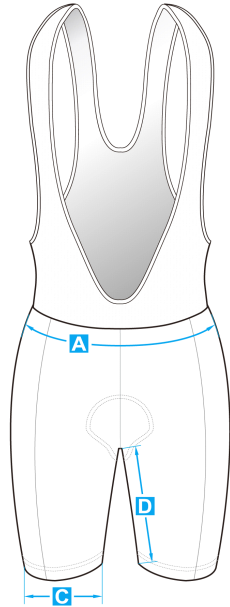

Sizing Chart

DRV Custom Technical Apparel
Death Row Velo

www.deathrowvelo.com
jlandino@deathrowvelo.com
201-560-2500

FRONT

BACK

Cycling Shorts & Bibshorts (Women's)

SIZING		XS	S	M	L	XL	2XL	3XL	4XL
A	1/2 Waist	10-11	11-12	12-13	13-14	14-15	15-16	16-17	17-18
B	1/2 Hips	13-14	14-15	15-16	16-17	17-18	18-19	19-20	20-21
C	1/2 Leg	6.5-7	7-7.5	7.5-8	8-8.5	8.5-9	9-9.5	9.5-10	10-10.5
D	Inseam	9-9.5	9-9.5	9.5-10	9.5-10	10-10.5	10-10.5	10.5-11	10.5-11

All measurements are approximate, in inches.